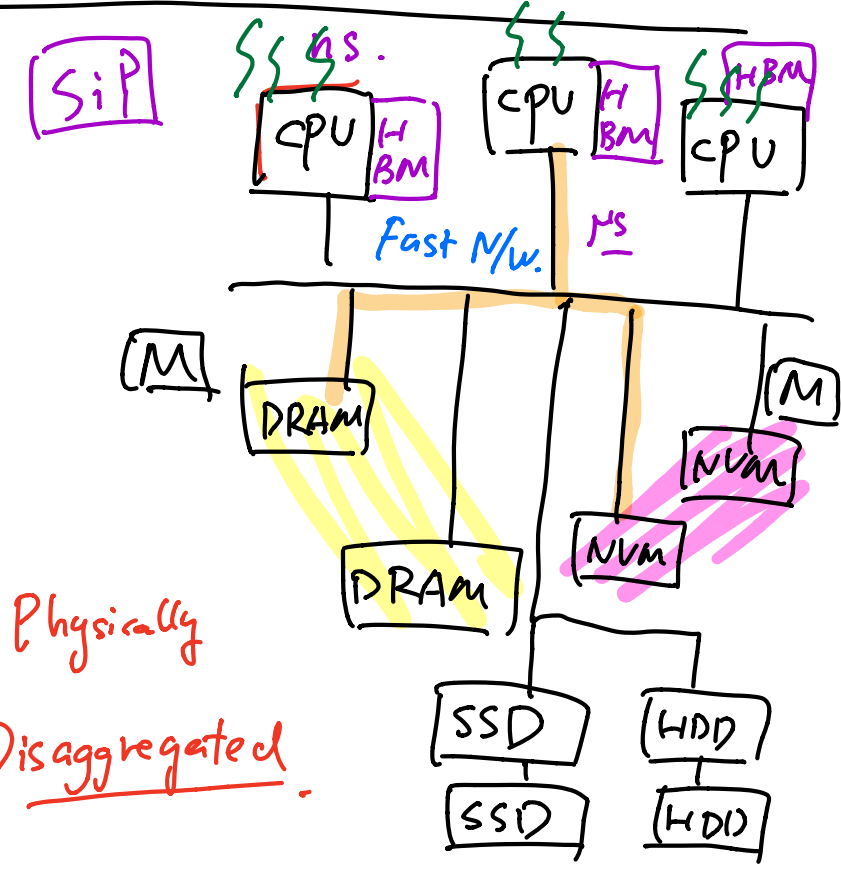

Tiny little Dist. System.

Physically Disaggregated.

Serverless Computing

InfiniBand Optical N/w.

logical disaggregation

1-2  $\mu$ s

50 ns

Rack-scale.

Serverless Data Center